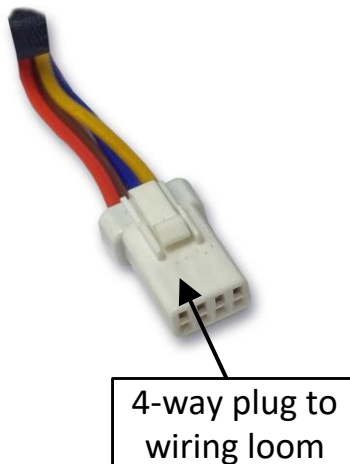

The new Alpine Auto range of heaters are exclusive from the original Airo models. I.e.: You cannot use an Alpine Auto heater in a standard MV Airo Heater installation, or visa versa.

The following parts must be used together, otherwise the heater will not operate.

### 2) MV Airo Alpine Auto Rotary Control

#### 2A) Rotary Control Connections